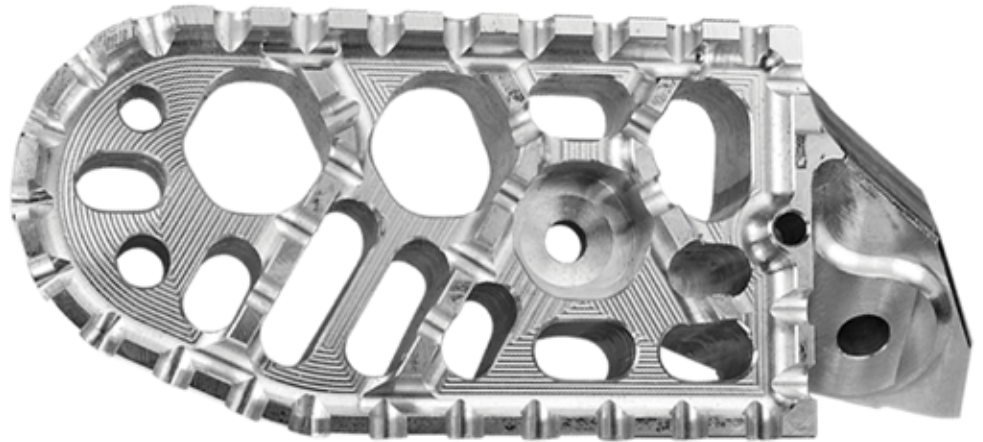

Footpeg Scale Comparisons for BMW GS Motorcycles

BDCW's upgrade:
**Platform-Style
Adventure Footpegs**
for BMW GS models.

“Like having power steering
for your adventure bike!”

More comfort and control.

Stock R1200GS Adventure footpeg

Stock R1200GS footpeg

Stock F800GS Adventure footpeg