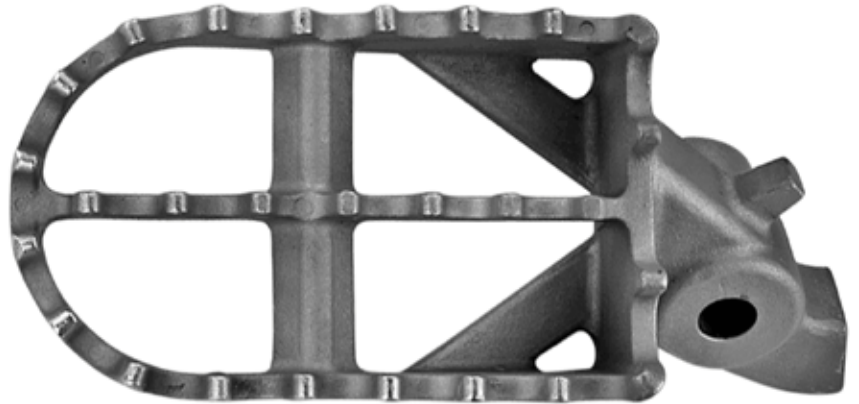

Footpeg Scale Comparisons for BMW GS Motorcycles

BDCW's upgrade:
**Platform-Style
Adventure Footpegs**
for BMW GS models.

“Like having power steering
for your adventure bike!”

More comfort and control.

Stock R1200GS Adventure footpeg

Stock R1200GS footpeg

Stock F800GS Adventure footpeg